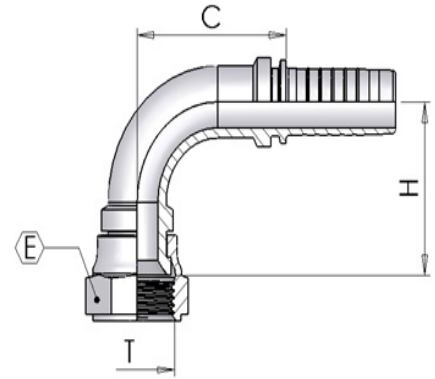

SWAGETAILED

SS55

JIC FEMALE 90° ELBOW

JIC 37° FLARE FEMALE SWIVEL NUT 90° ELBOW

- ISO 12151-5/SAE J516

Part Number	JIC Female Thread (T)	Hose I.D (Inches)	Hose I.D (mm)	Dash size	Hex A/F (E)	Drop - H	Cutoff - C
SS55-0704	7/16-20	1/4	6.4	4	14	30.5	28
SS55-0904	9/16-18	1/4	6.4	4	19	32	28
SS55-0906	9/16-18	3/8	9.5	6	19	38	38.5
SS55-1206	3/4-16	3/8	9.5	6	24	40	38.5
SS55-1208	3/4-16	1/2	12.7	8	24	44	42.5
SS55-1408	7/8-14	1/2	12.7	8	27	45.5	43
SS55-1410	7/8-14	5/8	15.9	10	27	44	43.1
SS55-1712	1.1/16-12	3/4	19	12	32	62	66
SS55-2112	1.5/16-12	3/4	19	12	41	58	56
SS55-2116	1.5/16-12	1	25.4	16	38	76	79