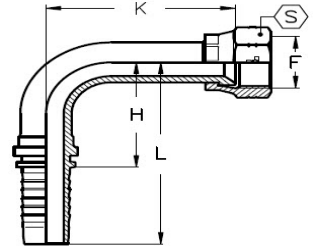

JIC

S58

JIC FEMALE 90° ELBOW - EXTENDED
JIC 37° FLARE SWIVEL NUT

- ISO 12151-5/SAE J516

Part Number	JIC Female Thread - F	Hose I.D (in)	Hose I.D (mm)	Dash size	Hex A/F - S (mm)	Drop - K (mm)	Cutoff - H (mm)	Length - L (mm)	Working Pressure (bar)
S58-0704	7/16-20	1/4	6.4	4	14	46	25.5	53.5	400
S58-0904	9/16-18	1/4	6.4	4	17	46	25.5	53.5	350
S58-0906	9/16-18	3/8	9.5	6	19	54	31	61.5	350
S58-1206	3/4-16	3/8	9.5	6	22	64	31	61.5	350
S58-1208	3/4-16	1/2	12.7	8	22	64	38	71	350
S58-1408	7/8-14	1/2	12.7	8	27	70	38	71	350
S58-1712	1 1/16-12	3/4	19	12	32	96	55	95	350
S58-2116	1 5/16-12	1	25.4	16	41	116	71	128	280