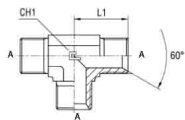

TEE ADAPTORS

BSPT MALE X BSPT MALE
X BSPT MALE
A-A-A
Page 11-1

TEE ADAPTORS

A-A-A

BSPT MALE X BSPT MALE X BSPT MALE
 BSPT MALE X BSPT MALE X BSPT MALE TEE

Part Number	Short Code	T1	T2	T3	H1	L1	L2	L3	PN (bar)
A-A-A-020202	ADF	1/8-28	1/8-28	1/8-28	12	20	20	20	345
A-A-A-040404	ADG	1/4-19	1/4-19	1/4-19		25	25	25	275
A-A-A-060606	ADK	3/8-19	3/8-19	3/8-19		31	31	31	210
A-A-A-080808	ADM	1/2-14	1/2-14	1/2-14	22	35	35	35	210
A-A-A-121212	ADQ	3/4-14	3/4-14	3/4-14	27	40	40	40	170
A-A-A-161616	ADR	1-11	1-11	1-11	35	47	47	47	140
A-A-A-202020	ADS	1.1/4-11	1.1/4-11	1.1/4-11	41	55	55	55	80
A-A-A-242424	ADT	1.1/2-11	1.1/2-11	1.1/2-11	50	60	60	60	70