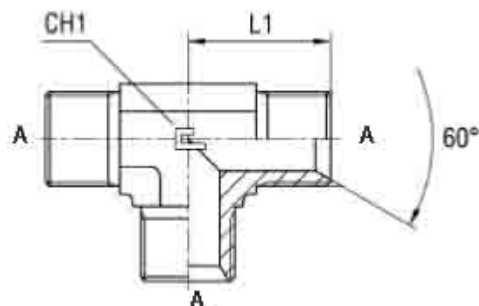

TEE ADAPTORS

BSPT MALE X BSPT MALE
X BSPT MALE
A-A-A
Page 11-1

TEE ADAPTORS

A-A-A

BSPT MALE X BSPT MALE X BSPT MALE
 BSPT MALE X BSPT MALE X BSPT MALE TEE

Part Number	Short Code	T1	T2	T3	H1	L1	L2	L3	PN (bar)
A-A-A-020202	ADF	1/8-28	1/8-28	1/8-28	12	20	20	20	345
A-A-A-040404	ADG	1/4-19	1/4-19	1/4-19		25	25	25	275
A-A-A-060606	ADK	3/8-19	3/8-19	3/8-19		31	31	31	210
A-A-A-080808	ADM	1/2-14	1/2-14	1/2-14	22	35	35	35	210
A-A-A-121212	ADQ	3/4-14	3/4-14	3/4-14	27	40	40	40	170
A-A-A-161616	ADR	1-11	1-11	1-11	35	47	47	47	140
A-A-A-202020	ADS	1.1/4-11	1.1/4-11	1.1/4-11	41	55	55	55	80
A-A-A-242424	ADT	1.1/2-11	1.1/2-11	1.1/2-11	50	60	60	60	70