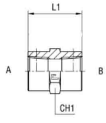

STRAIGHT ADAPTORS

BSPT FEMALE X BSPT
FEMALE

E-E

Page 11-1

STRAIGHT ADAPTORS
E-E

BSPT FEMALE X BSPT FEMALE

BSPT FIXED FEMALE X BSPT FIXED FEMALE STRAIGHT

Part Number	Short Code	T1	T2	H1	L1	PN (bar)
E-E-0202	BST	1/8-28	1/8-28	14	20	345
E-E-0204	BSU	1/8-28	1/4-19	19	24	275
E-E-0404	BSV	1/4-19	1/4-19	19	30	275
E-E-0406	BSW	1/4-19	3/8-19	22	30	210
E-E-0408		1/4-19	1/2-14	27	34	
E-E-0606	BSY	3/8-19	3/8-19	22	30	210
E-E-0608	BSZ	3/8-19	1/2-14	27	35	210
E-E-0808	BTA	1/2-14	1/2-14	27	38	210
E-E-0812	BTB	1/2-14	3/4-14	36	40	170
E-E-1212	BTC	3/4-14	3/4-14	36	40	170
E-E-1216	BTD	3/4-14	1-11	41	45	140
E-E-1616	BTE	1-11	1-11	41	48	140
E-E-2020	BTG	1.1/4-11	1.1/4-11	50	50	80
E-E-2424	BTI	1.1/2-11	1.1/2-11	60	50	70
E-E-3232	BTJ	2-11	2-11	74	60	70