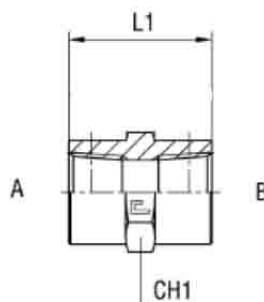

STRAIGHT ADAPTORS

BSPT FEMALE X BSPT
FEMALE

E-E

Page 11-1

STRAIGHT ADAPTORS
E-E

BSPT FEMALE X BSPT FEMALE

BSPT FIXED FEMALE X BSPT FIXED FEMALE STRAIGHT

Part Number	Short Code	T1	T2	H1	L1	PN (bar)
E-E-0202	BST	1/8-28	1/8-28	14	20	345
E-E-0204	BSU	1/8-28	1/4-19	19	24	275
E-E-0404	BSV	1/4-19	1/4-19	19	30	275
E-E-0406	BSW	1/4-19	3/8-19	22	30	210
E-E-0408		1/4-19	1/2-14	27	34	
E-E-0606	BSY	3/8-19	3/8-19	22	30	210
E-E-0608	BSZ	3/8-19	1/2-14	27	35	210
E-E-0808	BTA	1/2-14	1/2-14	27	38	210
E-E-0812	BTB	1/2-14	3/4-14	36	40	170
E-E-1212	BTC	3/4-14	3/4-14	36	40	170
E-E-1216	BTD	3/4-14	1-11	41	45	140
E-E-1616	BTE	1-11	1-11	41	48	140
E-E-2020	BTG	1.1/4-11	1.1/4-11	50	50	80
E-E-2424	BTI	1.1/2-11	1.1/2-11	60	50	70
E-E-3232	BTJ	2-11	2-11	74	60	70